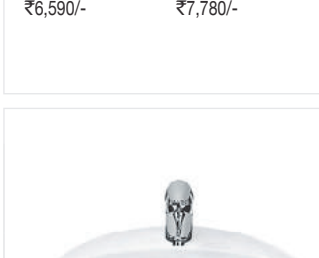

ROUND STARLET

Size : 49 cm Dia
Cat. No.: 10052

Starwhite	Pastel	Special
₹2,790/-	₹4,330/-	₹7,120/-