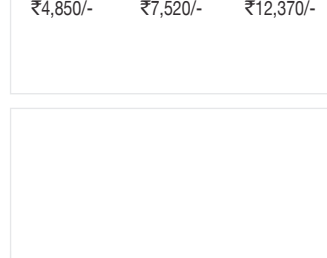

TOPAZ Italian Collection

Size : 76 x 47 x 18 cm
Cat. No.: 91028

Starwhite	Pastel
₹15,590/-	₹18,400/-